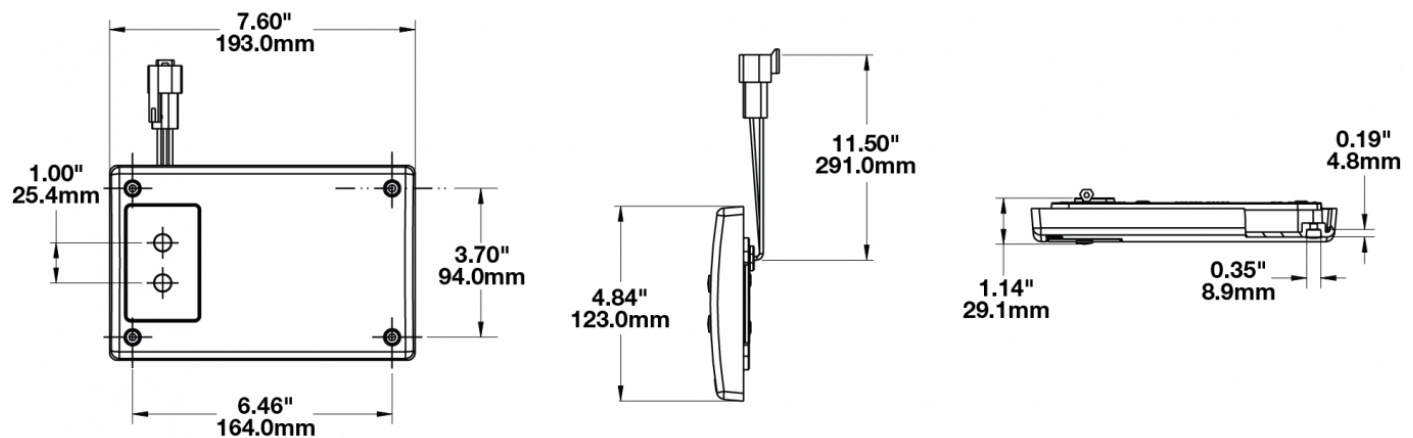

PRODUCT DIMENSIONS

Print date: 2024-08-11

© 2024 J.W. Speaker Corporation • Germantown, WI U.S.A.
www.jwspeaker.com • speaker@jwspeaker.com • 262.251.6660